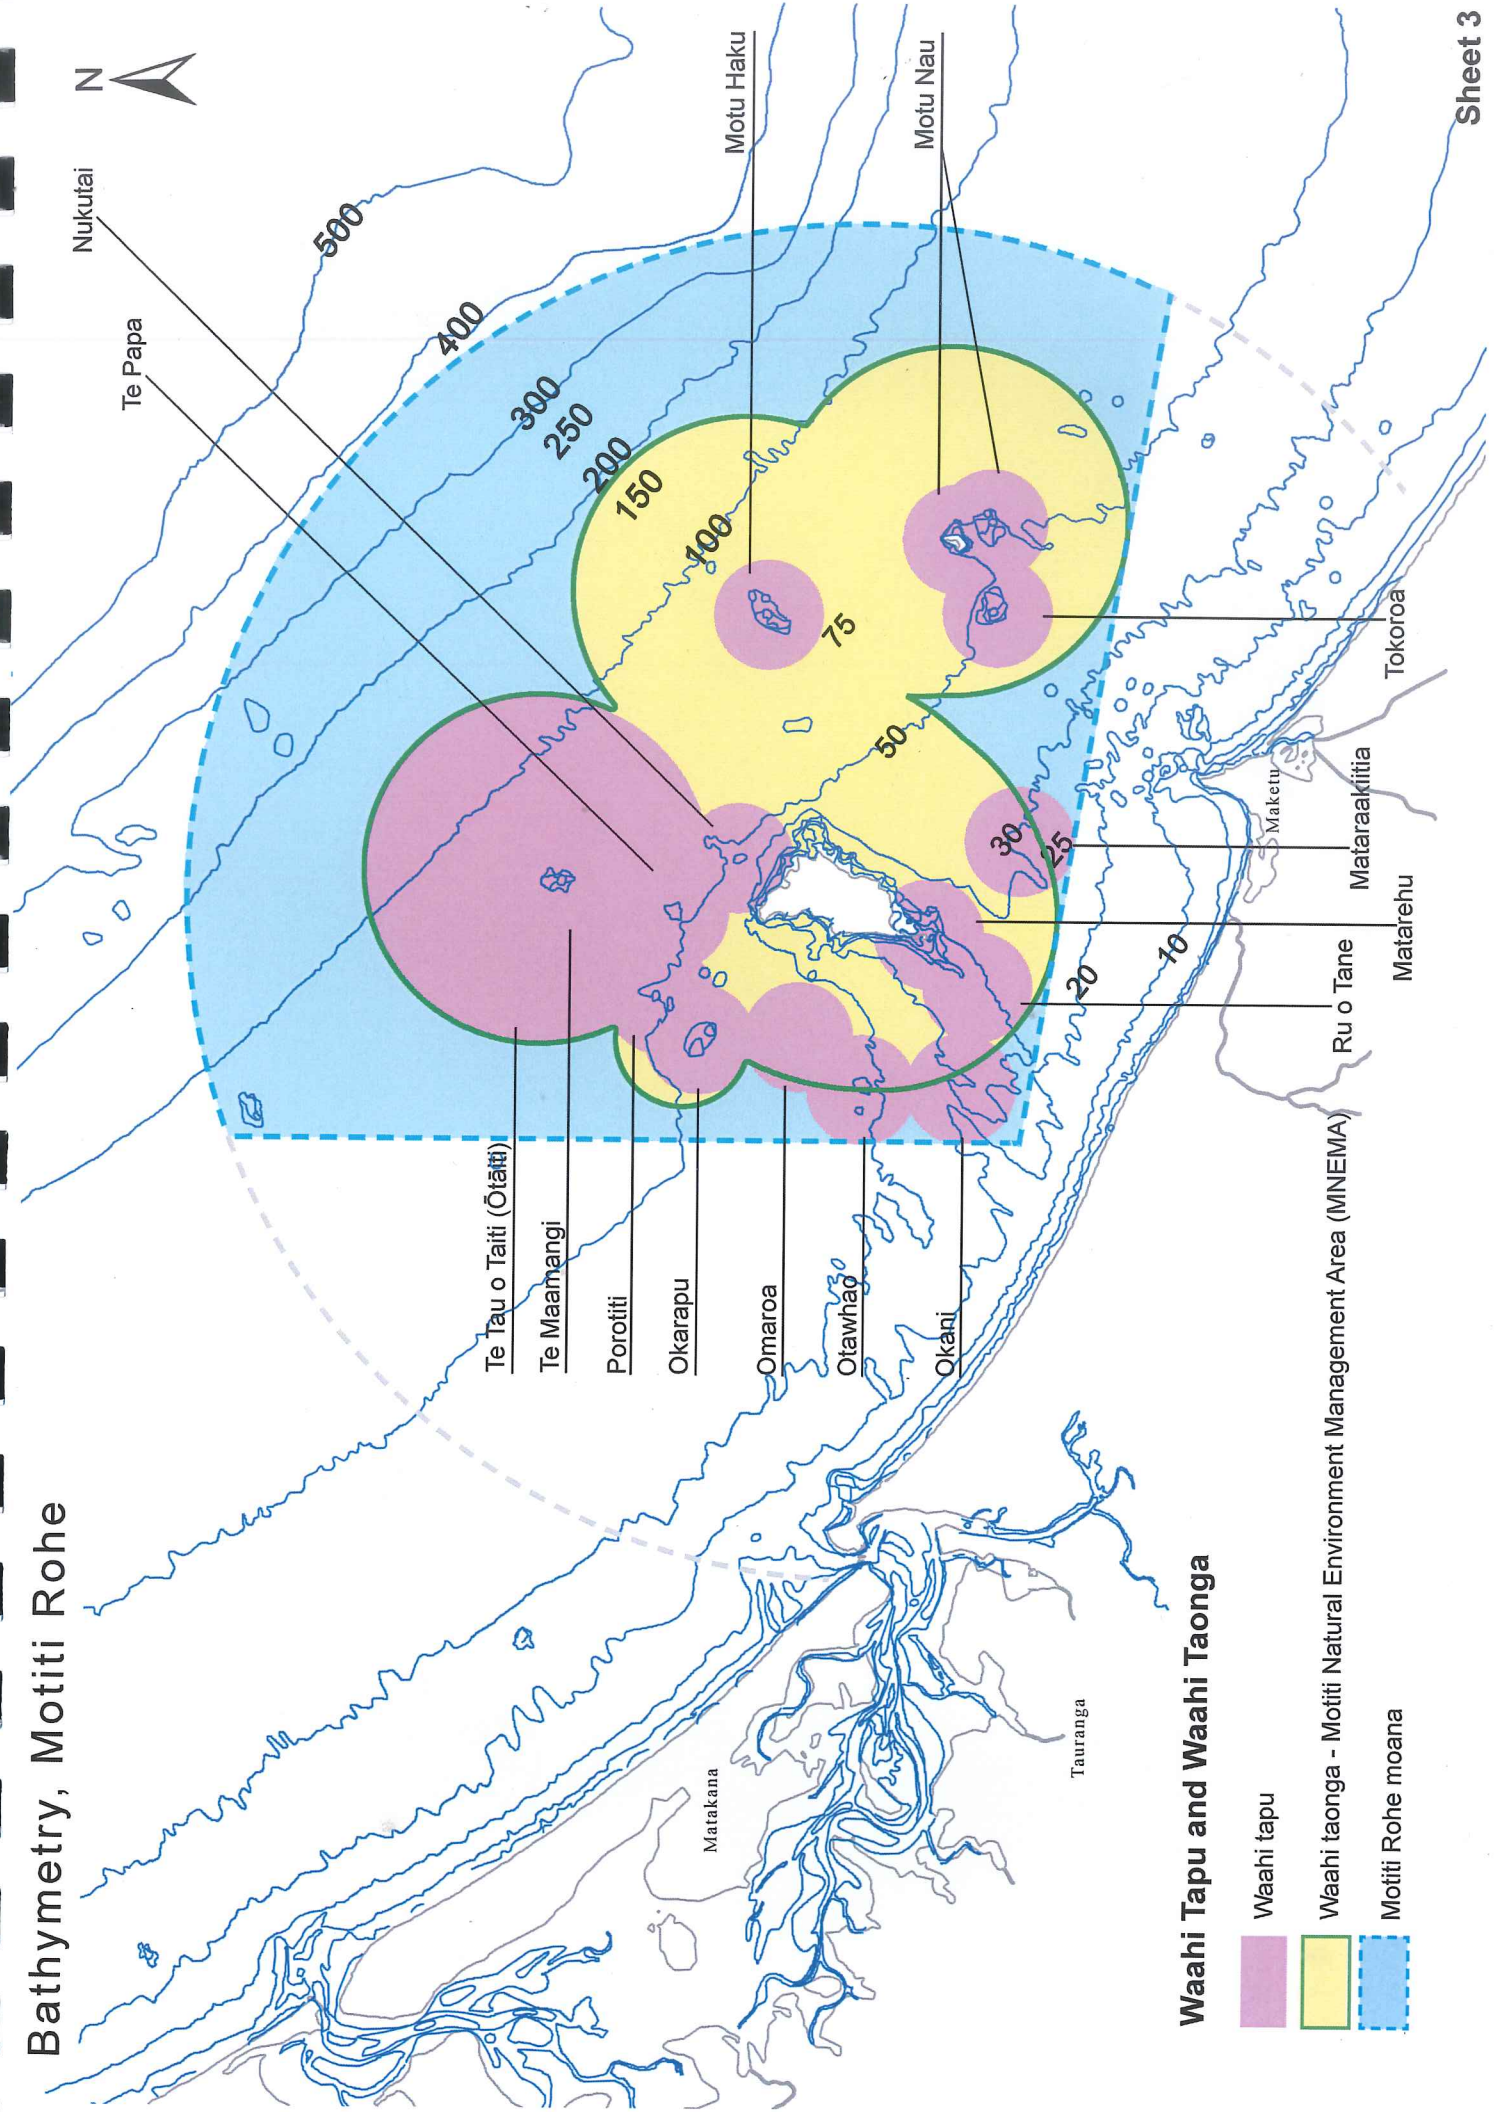

Bathymetry, Motiti Rohe

Waahi Tapu and Waahi Taonga

- Waahi tapu
- Waahi taonga - Motiti Natural Environment Management Area (MNEEMA)
- Motiti Rohe moana

Bathymetry, Motiti Rohe

Waahi Tapu and Waahi Taonga

- Waahi tapu
- Waahi taonga - Motiti Natural Environment Management Area (MNEEMA)
- Motiti Rohe moana