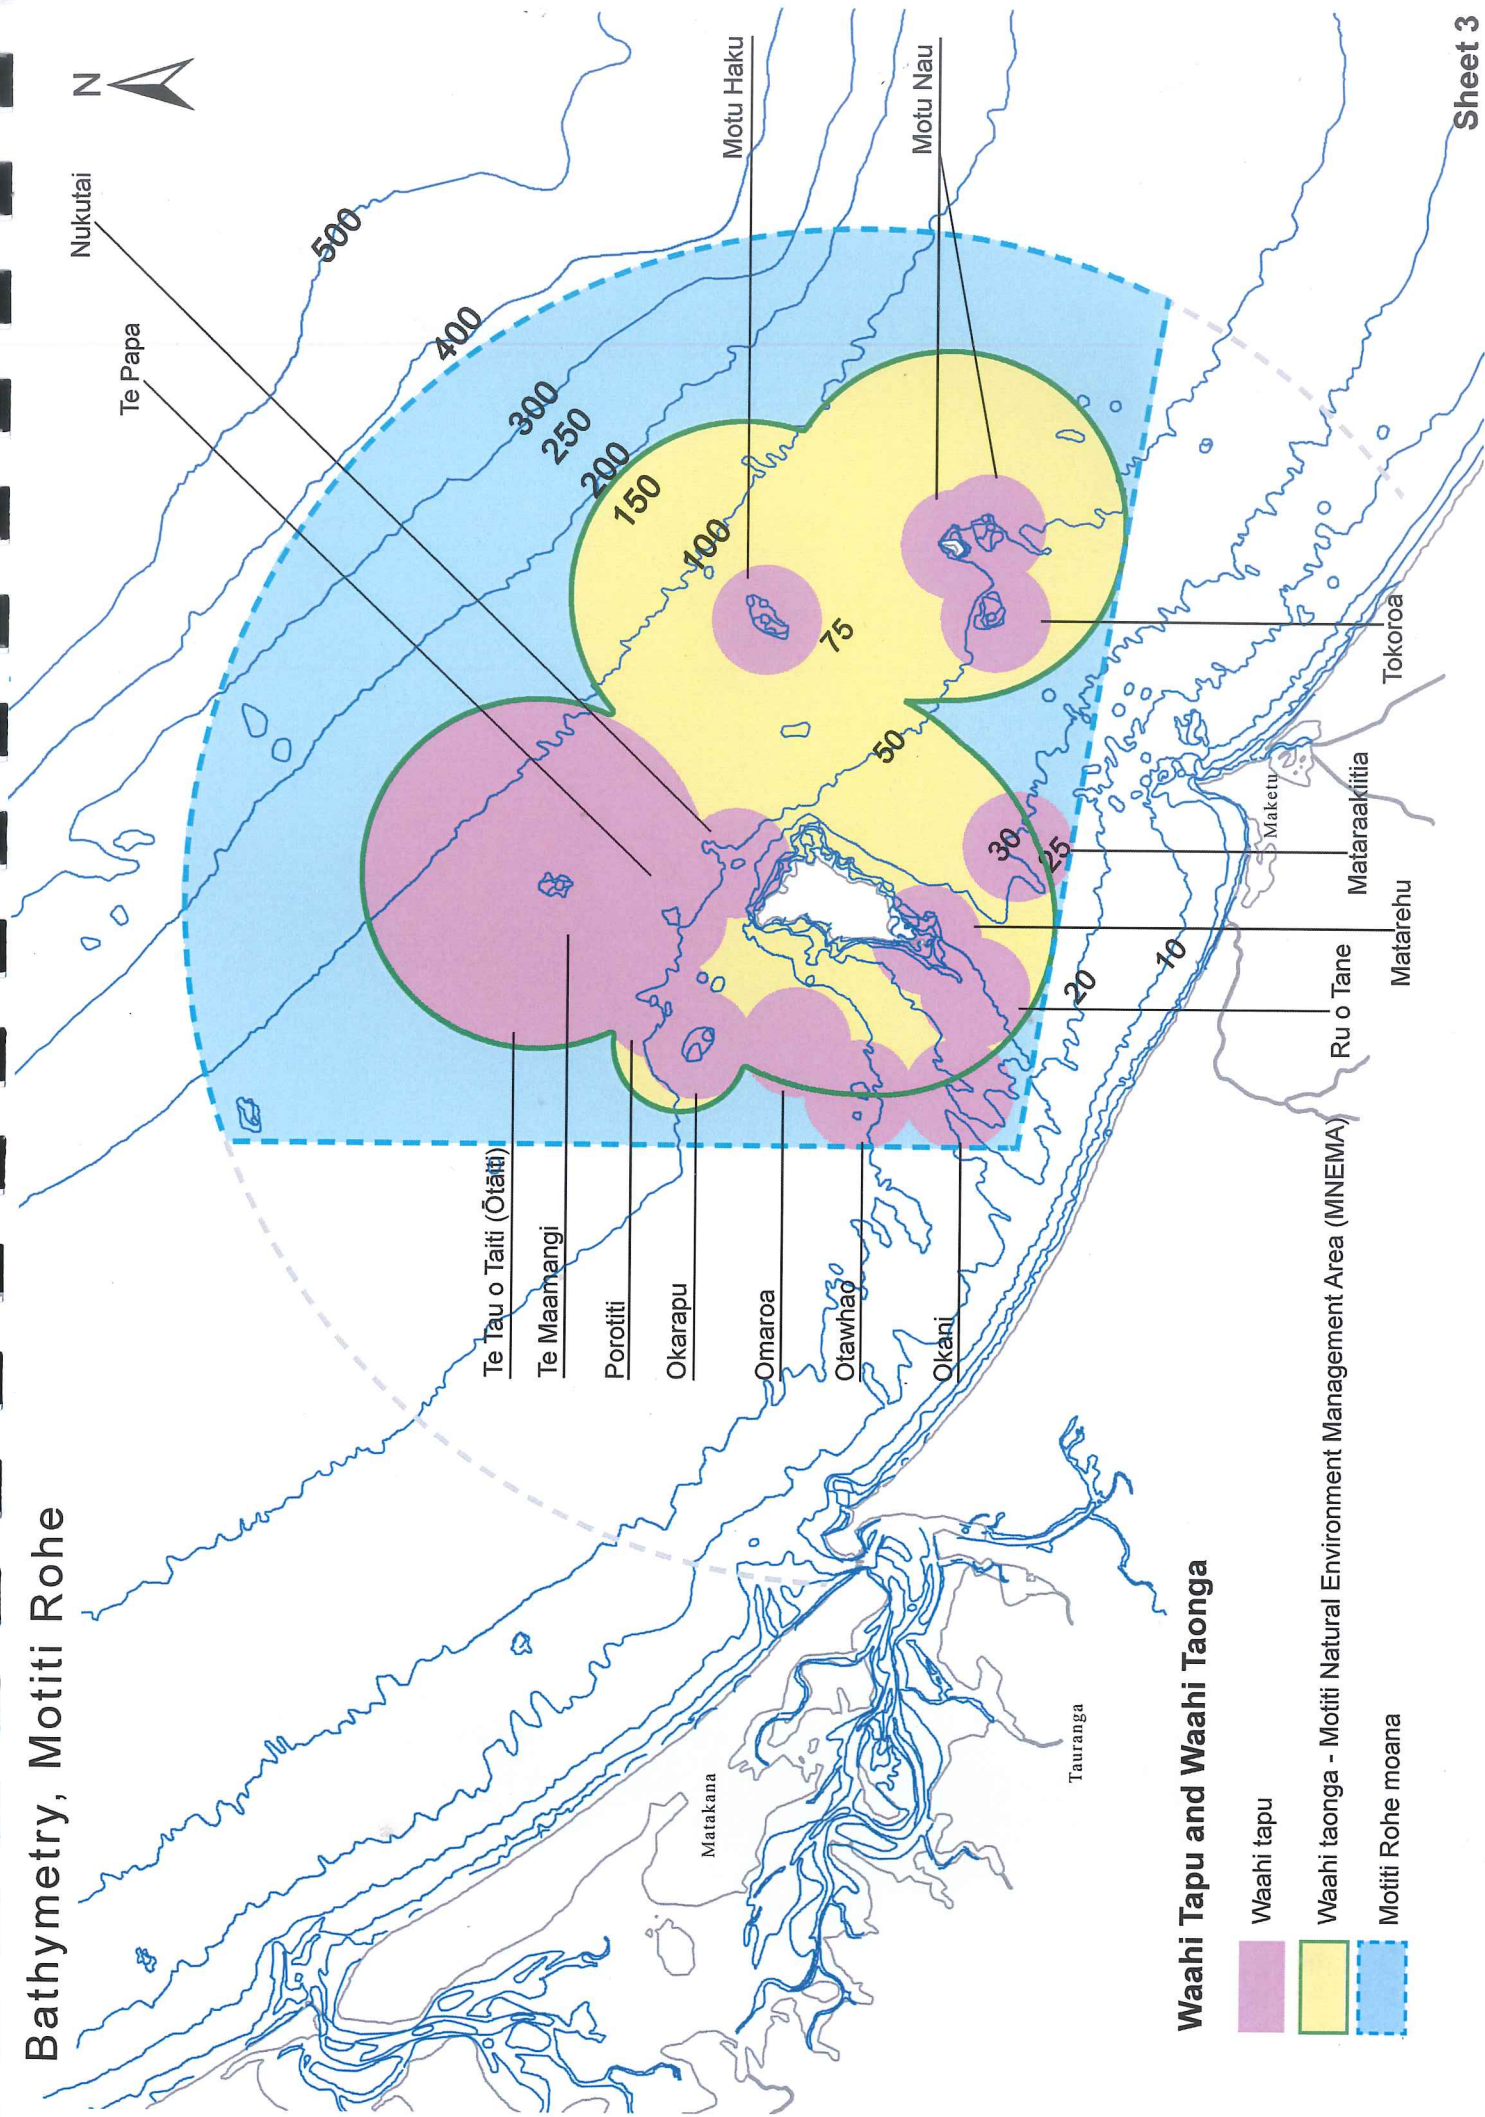

Bathymetry, Motiti Rohe

Waahi Tapu and Waahi Taonga

- Waahi tapu
- Waahi taonga - Motiti Natural Environment Management Area (MNEEMA)
- Motiti Rohe moana

Bathymetry, Motiti Rohe

Waahi Tapu and Waahi Taonga

- Waahi tapu
- Waahi taonga - Motiti Natural Environment Management Area (MNEEMA)
- Motiti Rohe moana