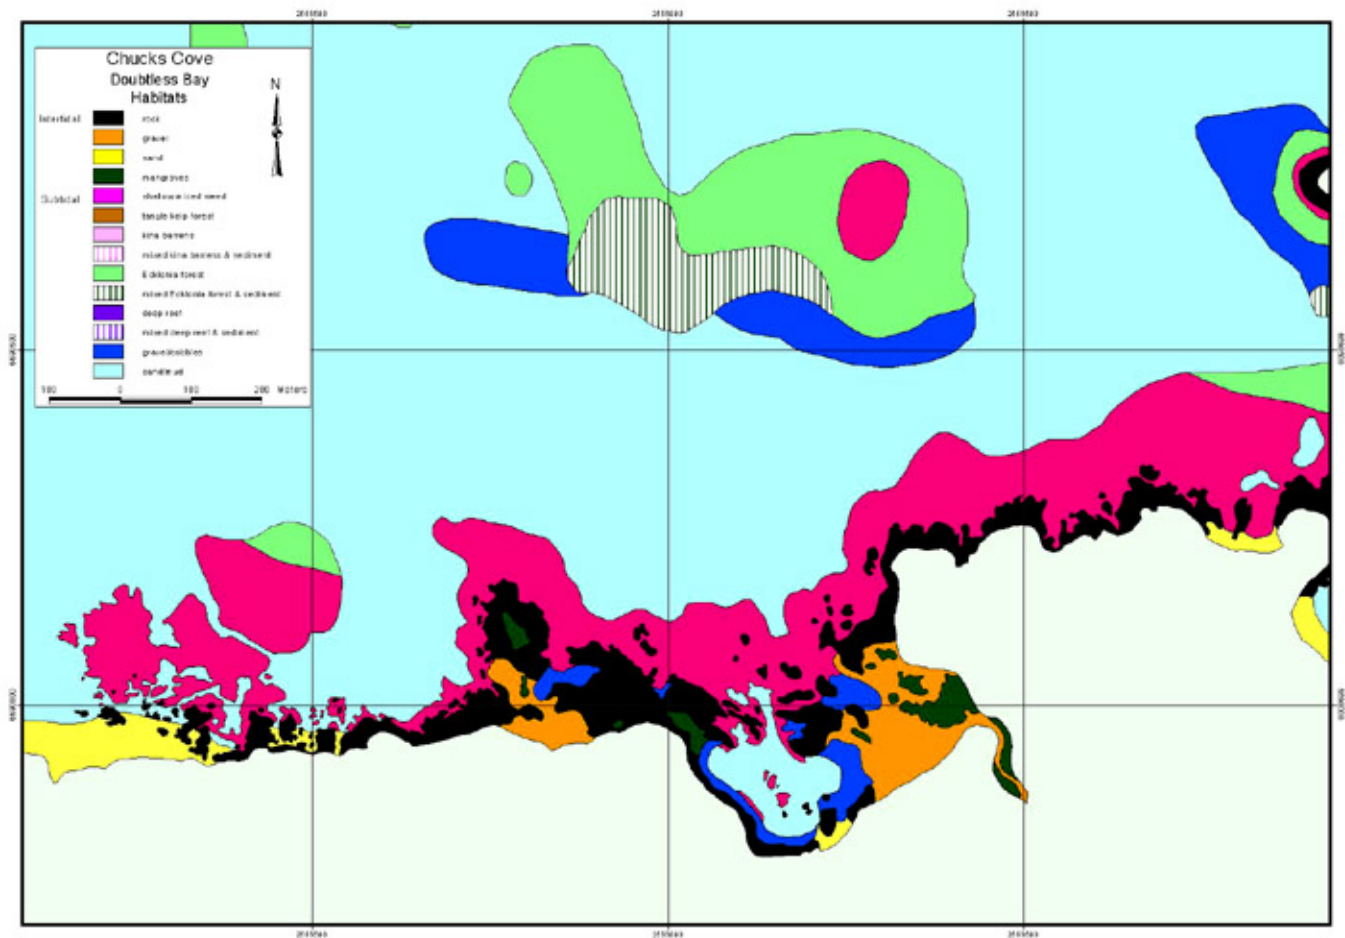

*Figure 3.*  
Doubtless Bay  
Tracklines and Waypoints  
( refer to attribute table )

2551000

2551500

6704500

0059025

6704000

0059025

6703500

0059025

2551000

2551500

Brodies Creek

200 0 200 Meters

204100

204200

204300

# Chucks Cove

200 0 200 Meters

204100

204200

204300

204400

204100

204200